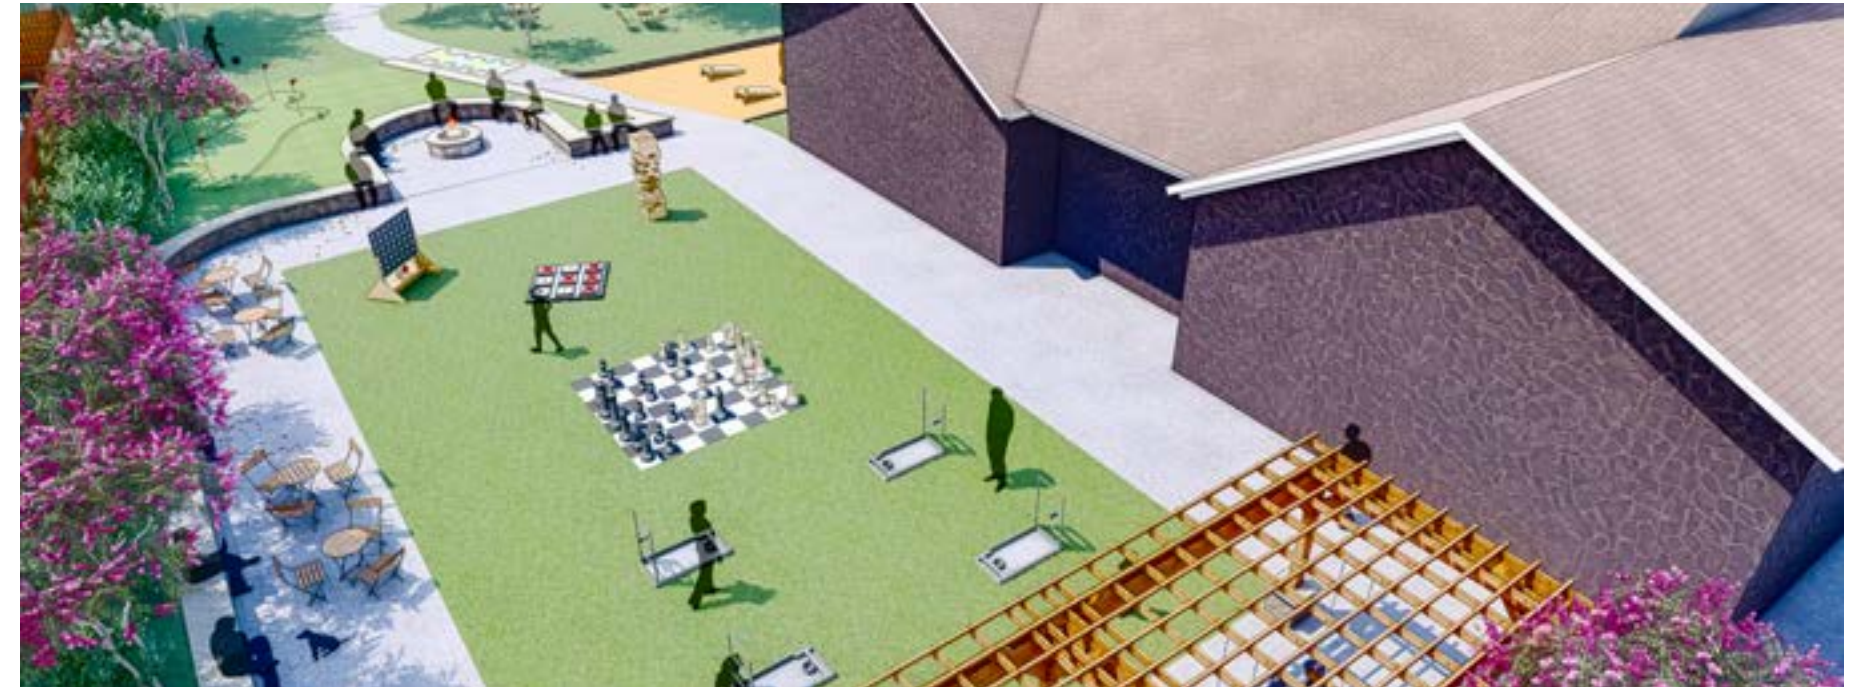

## Central Arbor & Lawn Games

American Legion Park

The Central Arbor and Lawn Games area is a key feature of American Legion Park, thoughtfully designed to encourage both relaxation and activity. The arced arbor, supported by stone columns and topped with wooden beams, provides shade and a place to rest on the stone seating wall beneath it. A water feature adds a calming element, enhancing the peaceful atmosphere, while the surrounding landscaping brings color and vibrancy throughout the seasons. Bistro seating offers a spot to relax and enjoy the view, creating an inviting space for visitors. The lawn games area includes activities like putt-putt, cornhole, Jenga, croquet, and checkers, making it a lively spot for both fun and socializing, and ensuring there's something for everyone to enjoy.

## Pickleball & Walking Trails

American Legion Park

The pickleball courts and walking trails in American Legion Park are designed for both activity and relaxation, offering a balanced experience for all visitors. The two fenced pickleball courts have nearby seating and picnic tables, making them inviting for players and spectators alike, and providing a comfortable space for social gatherings. The decomposed granite walking trails weave through the wooded area, offering a natural setting for a peaceful stroll, with the surrounding trees providing shade and tranquility. Disc golf holes along the trails add an extra layer of fun. These trails connect all parts of the park, creating a unified experience where visitors can easily move between different areas while enjoying the natural scenery and engaging in various activities.